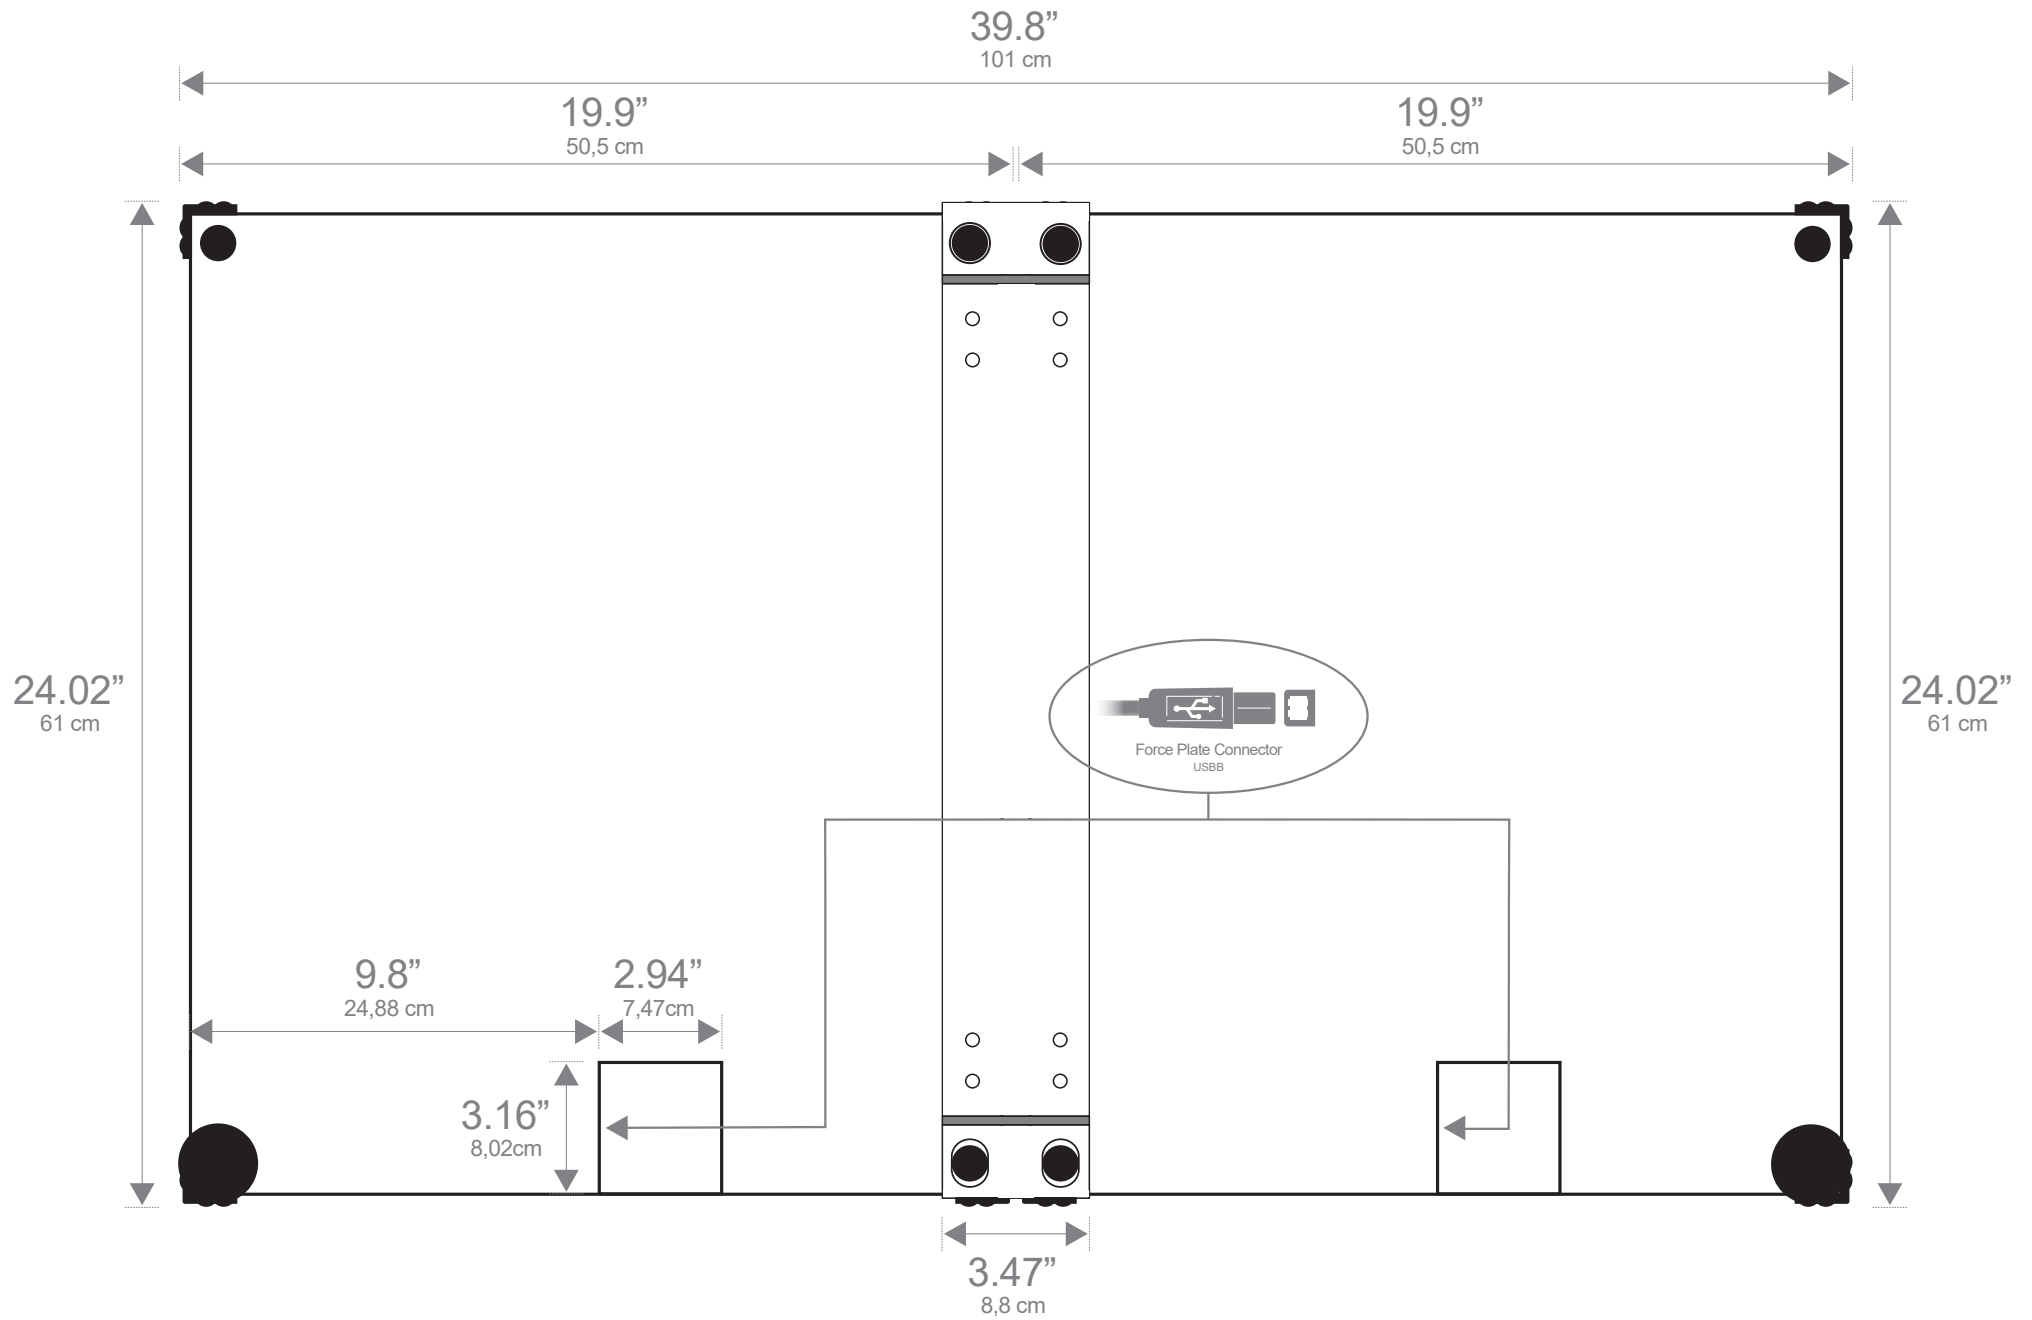

Top View

Front View

Bottom View

Front View

Important!

Please note that the height of the pit below *is without turf*. Allow for turf on top for the pit to match the height of the plate, 8.9 cm.

Hitting Direction

Hitting Direction