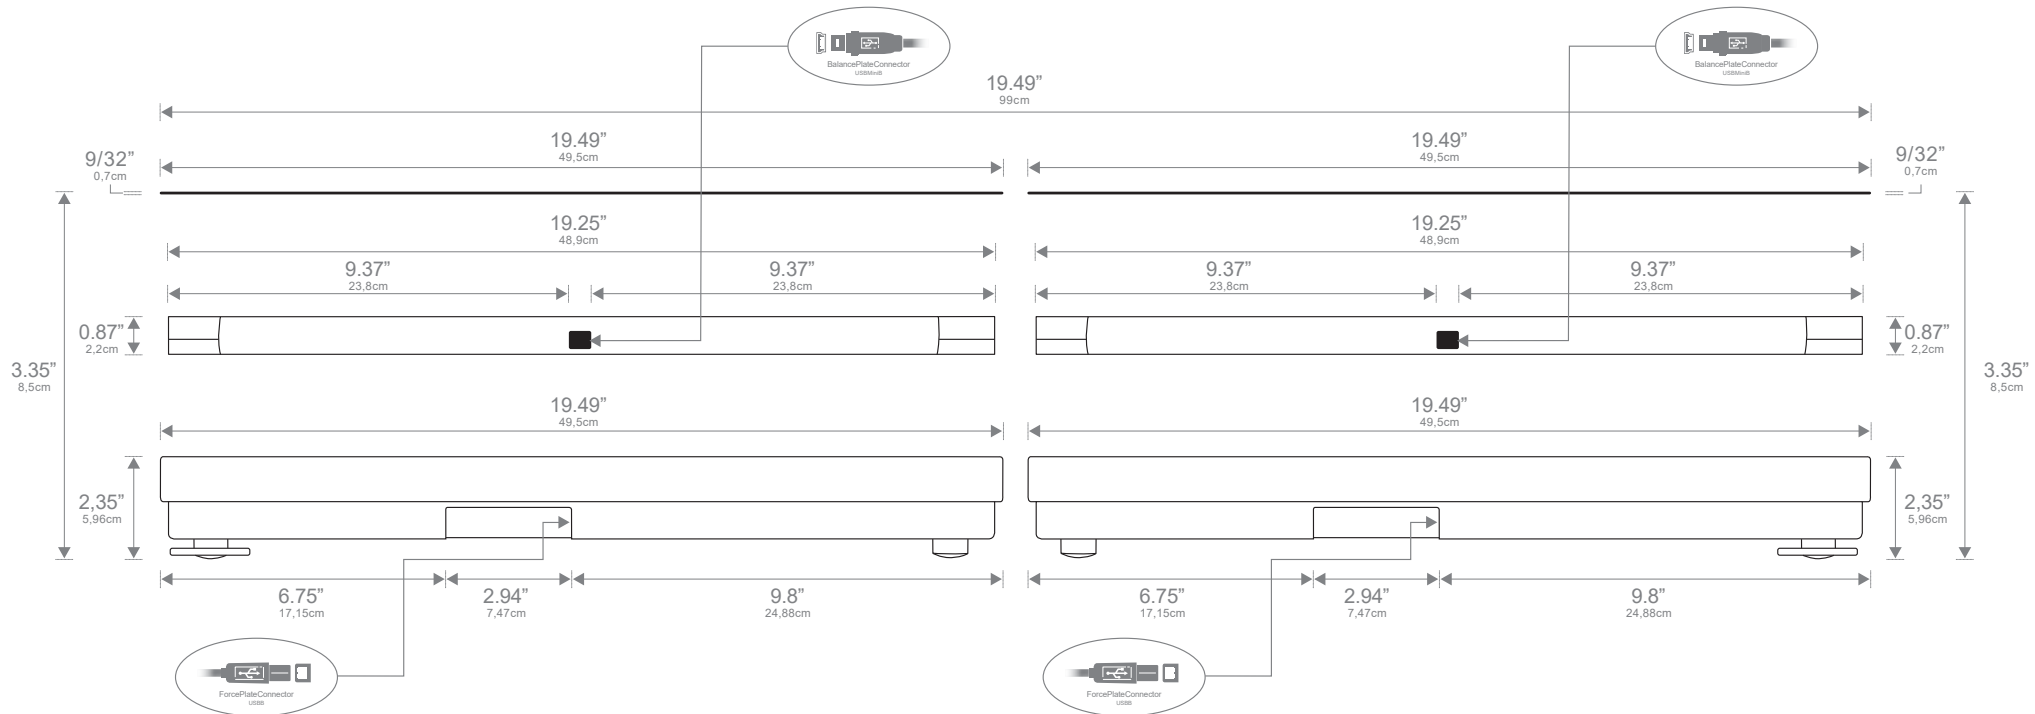

Top View

Front View

Bottom View

Front View

Important!

Please note that the height of the pit below *is without turf*. Allow for turf on top for the pit to match the height of the plate, 8.9 cm.

Hitting Direction

Hitting Direction