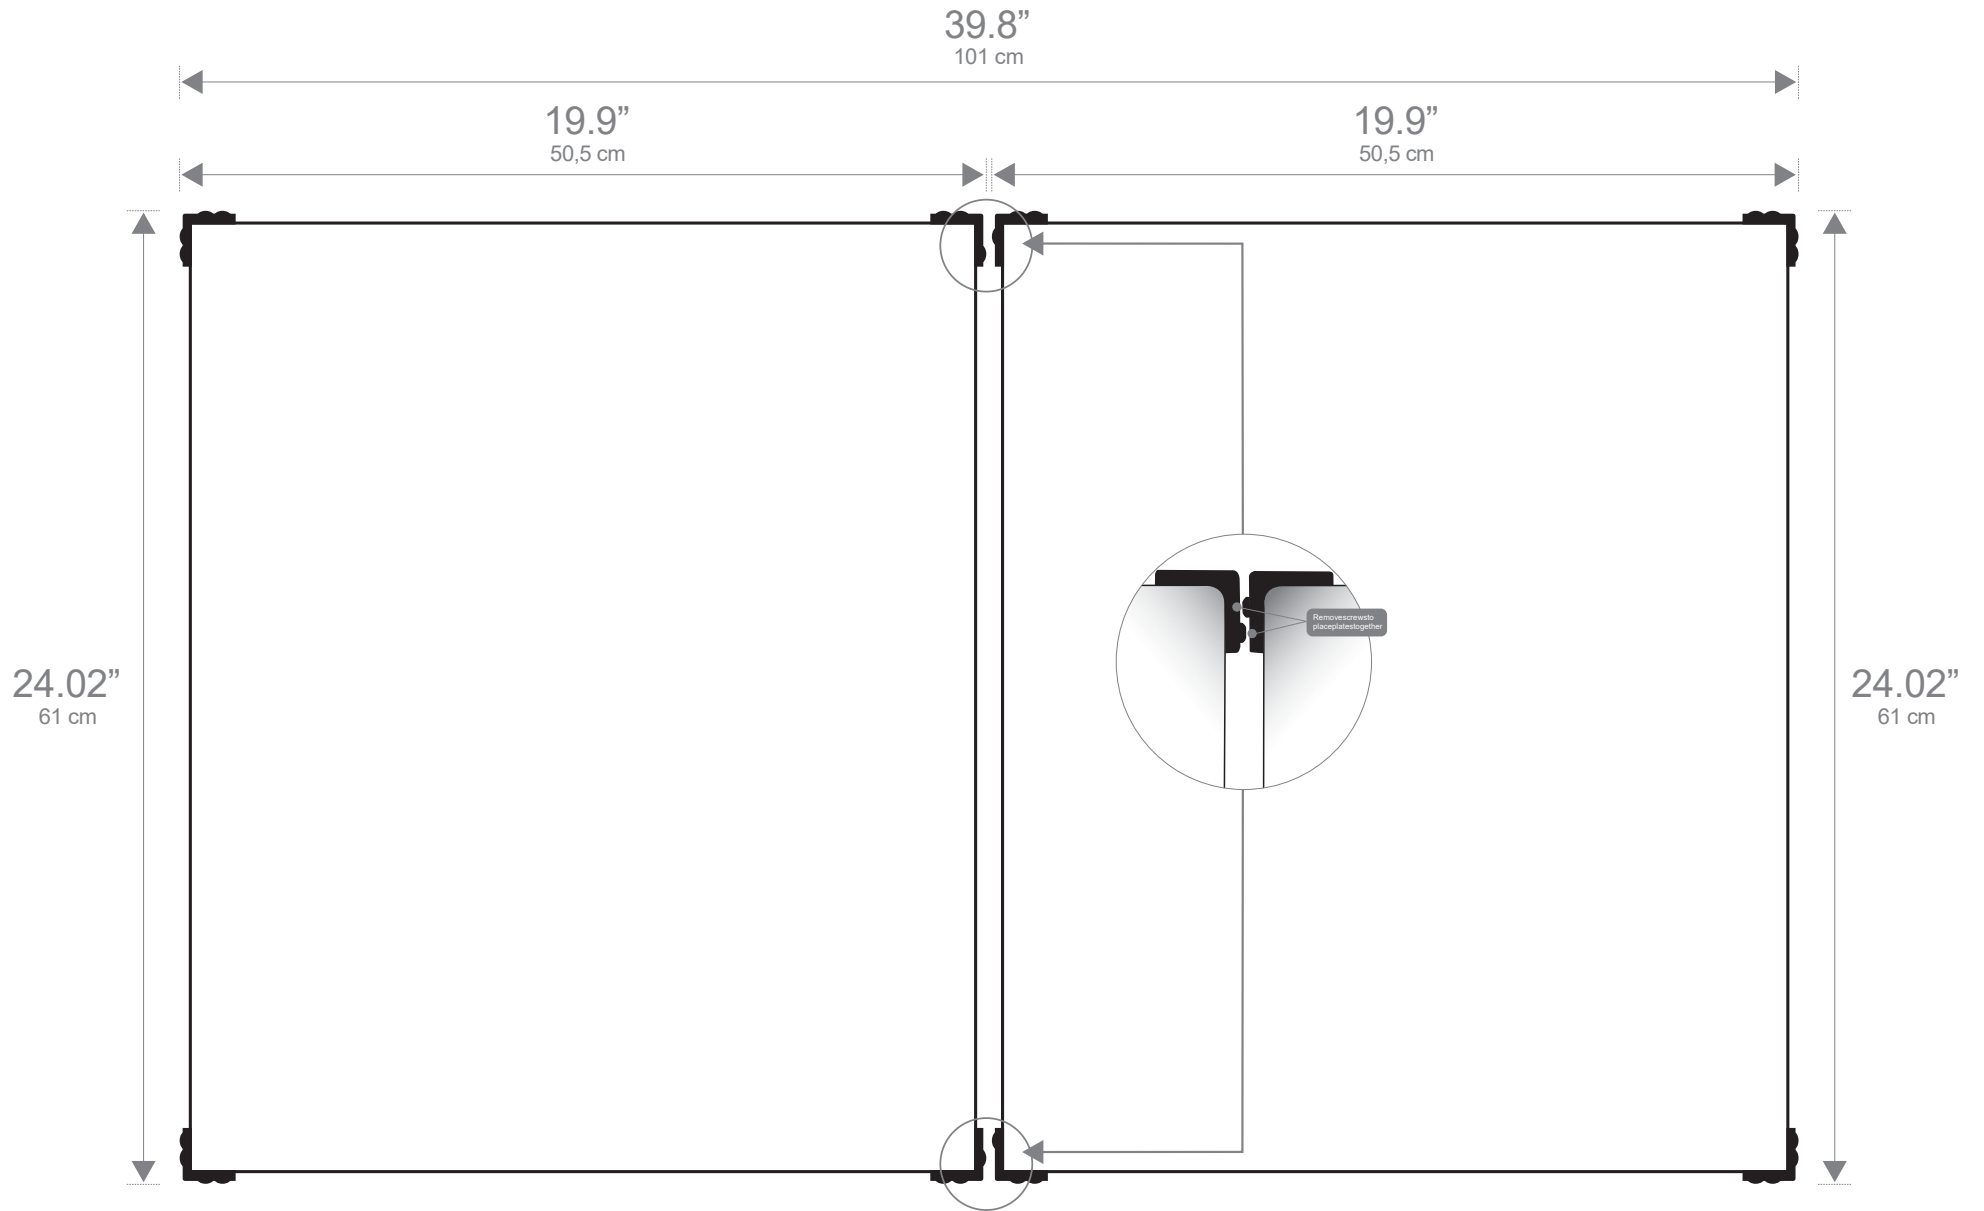

Top View

Front View

Bottom View

Front View

Important!

Please note that the height of the pit below *is without turf*. Allow for turf on top for the pit to match the height of the plate, 8.9 cm.

Hitting Direction

Hitting Direction