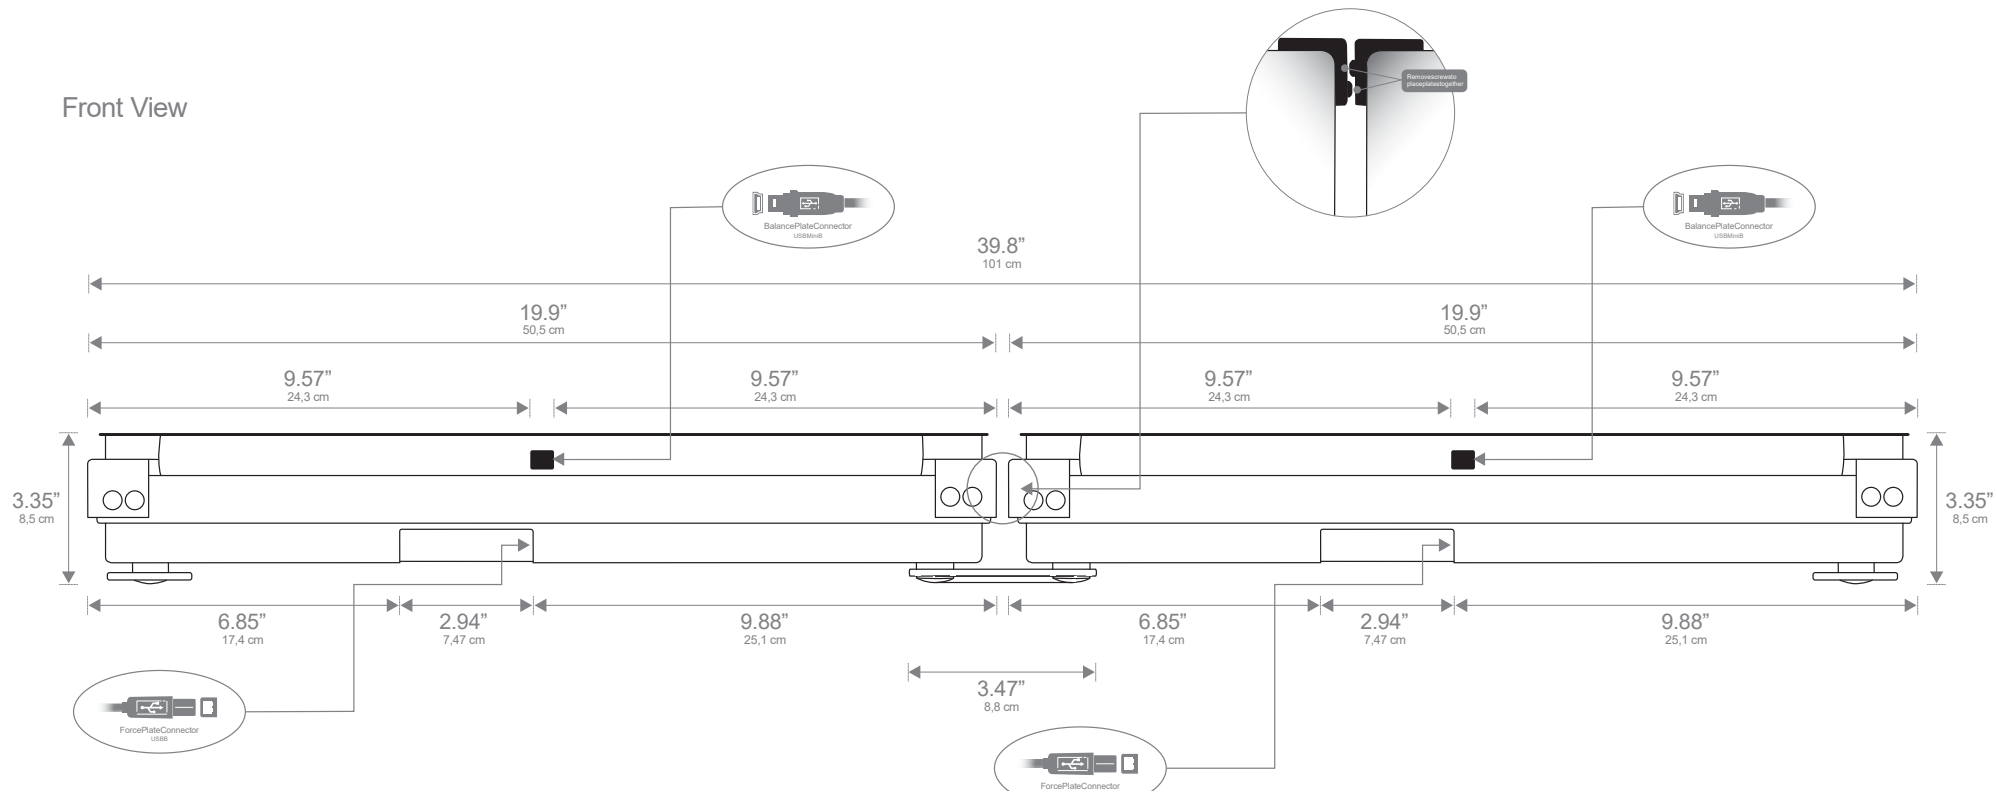

Top View

Front View

Bottom View

Front View

Important!

Please note that the height of the pit below *is without turf*. Allow for turf on top for the pit to match the height of the plate, 8.9 cm.

Hitting Direction

Hitting Direction